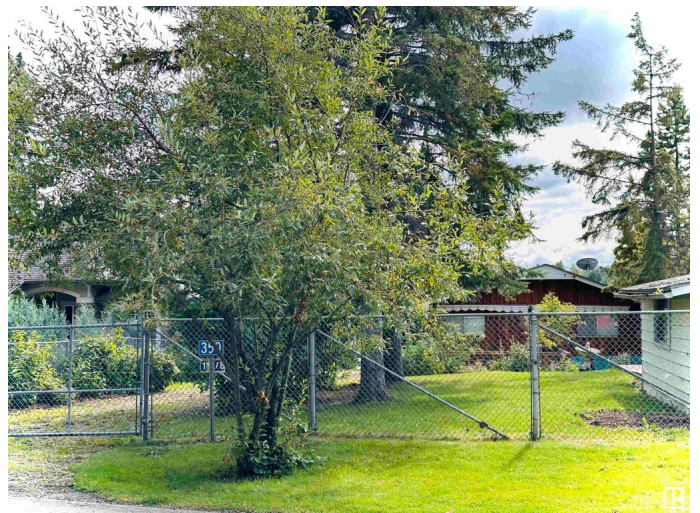

Courtesy Of Matt Ferguson Of Exp Realty

\$575,000 - 350 48057 Rge Rd 272 (enchantment Drive), Rural Leduc County

MLS® #E4427371

\$575,000

3 Bedroom, 1.00 Bathroom, 847 sqft
Rural on 0.19 Acres

Enchantment Valley, Rural Leduc County, AB

Welcome to Enchantment Valley, this charming 1960s lakefront cabin offers the perfect summer escape. With its unique character, cozy atmosphere, and stunning lake views, this 3-bedroom, 1-bathroom home is a gem. Enjoy breathtaking sunrises from the elevated patio, featuring a durable dura-deck covering. Inside, you'll find a well maintained living area with a cozy kitchen. The lower level is a kids dream come true, a walkout basement bedroom, and an unfinished seasonal room with potential for a future hot tub. The property boasts a grassy waterfront, as well as an older boathouse with a rooftop patio. With its prime location and development potential, this is an exceptional opportunity to create your own lakeside oasis.

Built in 1963

Essential Information

MLS® #	E4427371
Price	\$575,000
Bedrooms	3
Bathrooms	1.00
Full Baths	1
Square Footage	847
Acres	0.19

Year Built	1963
Type	Rural
Sub-Type	Detached Single Family
Style	Hillside Bungalow
Status	Active