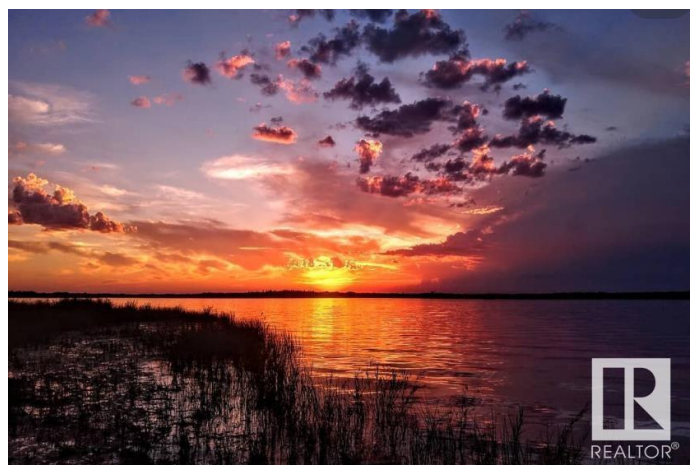

Courtesy Of Darin B Baxandall Of RE/MAX Elite

$175,000 - 247 51268 Rge Rd 204, Rural Strathcona County

MLS® #E4426333

$175,000

2 Bedroom, 1.00 Bathroom, 624 sqft
Rural on 0.34 Acres

Hastings Lake, Rural Strathcona County, AB

Not going South for a while! Recreate at home in Canada! **Hastings Lake** is an ideal spot! Get your plans going for 2025! 2 Lakefront lots with 2 titles with a Country Cottage straddling them**. Wonderful opportunity here make this your country camping headquarters or invest build 1 (or 2) Lakefront houses. Check for yourselves, but the Hamlet of Hastings Lake is a unique and wonderful neighborhood, peaceful and tranquil, where the deer, moose and pelicans play. A mere 22.5 paved minutes East of Edmonton and Sherwood Park. The 624 Sq Ft Cottage is half Pan Abode Cedar and half addition. It needs work but is recoverable with the talents of a good handyman. 'Have your cake and eat it too!' Or build your new Country Residence here! Lots of options!

Built in 1965

Essential Information

MLS® #	E4426333
Price	$175,000
Bedrooms	2
Bathrooms	1.00
Full Baths	1
Square Footage	624