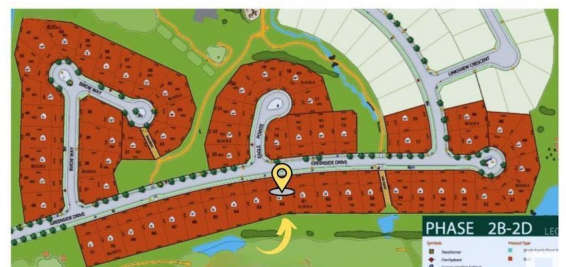

# \$695,700 - 553 52327 Rge Road 233, Rural Strathcona County

MLS® #E4420763

**\$695,700**

0 Bedroom, 0.00 Bathroom,  
Rural on 0.31 Acres

Sherwood Golf & Country Club Estates, Rural Strathcona County, AB

Live the Good Life at Sherwood Park Golf & Country Club Estates! This 1/3-acre executive lot, with a huge frontage of 92 feet and a building pocket of 64 feet plus its backing onto a lush green space, is the perfect canvas for your dream home. Nestled in the prestigious Sherwood Park Golf & Country Club Estates, this community offers a tranquil retreat with the convenience of municipal water and sewer services. Located just 2 minutes from Anthony Henday & Wye Rd., commuting is effortless while still enjoying the peace of this sought-after neighbourhood. Nearby, you'll find Walmart, Canadian Tire, Safeway, and other essential amenities. Families will love the proximity to top-rated schools, scenic parks, and beautiful walking trails. Don't miss this rare opportunity to build your dream home in a community that blends luxury, nature, and modern convenience!

### **Community Information**

Address	553 52327 Rge Road 233
Area	Rural Strathcona County
Subdivision	Sherwood Golf & Country Club Estates
City	Rural Strathcona County
County	ALBERTA
Province	AB
Postal Code	T8B 1C9