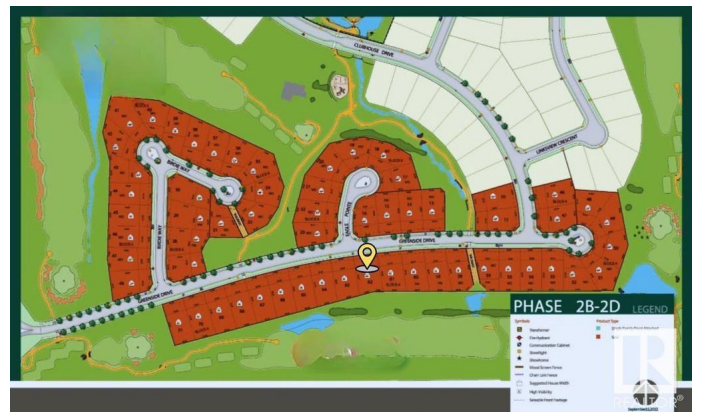

# \$695,700 - 553 52327 Rge Road 233, Rural Strathcona County

MLS® #E4420763

**\$695,700**

0 Bedroom, 0.00 Bathroom,  
Rural on 0.31 Acres

Sherwood Golf & Country Club Estates, Rural Strathcona County, AB

Live the Good Life at Sherwood Park Golf & Country Club Estates! This 1/3-acre executive lot, with a huge frontage of 92 feet and a building pocket of 64 feet plus its backing onto a lush green space, is the perfect canvas for your dream home. Nestled in the prestigious Sherwood Park Golf & Country Club Estates, this community offers a tranquil retreat with the convenience of municipal water and sewer services. Located just 2 minutes from Anthony Henday & Wye Rd., commuting is effortless while still enjoying the peace of this sought-after neighbourhood. Nearby, you'll find Walmart, Canadian Tire, Safeway, and other essential amenities. Families will love the proximity to top-rated schools, scenic parks, and beautiful walking trails. Don't miss this rare opportunity to build your dream home in a community that blends luxury, nature, and modern convenience!

### **Community Information**

Address	553 52327 Rge Road 233
Area	Rural Strathcona County
Subdivision	Sherwood Golf & Country Club Estates
City	Rural Strathcona County
County	ALBERTA
Province	AB
Postal Code	T8B 1C9